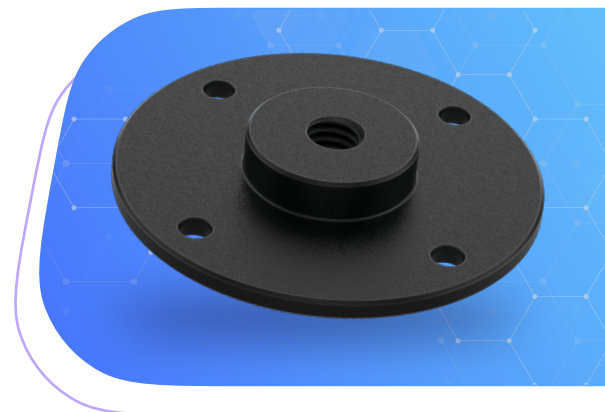

## BG-VPTZ-CM

METAL CEILING MOUNT BRACKET FOR BZBGEAR VPTZ SERIES CAMERAS

The BG-VPTZ-CM is a ceiling-mount bracket for BZBGEAR's VPTZ-Series cameras. It is a slim-profile mount designed to attach your camera to the ceiling. The mount has multiple holes for versatile mounting options. It is constructed from heavy-gauge steel and covered with a powder-coated finish. This bracket mounts directly to drywall, masonry, or wood.

## BG-VPTZ-WM

METAL WALL MOUNT BRACKET FOR BZBGEAR VPTZ SERIES CAMERAS

The BG-VPTZ-WM is a wall mount bracket for the VPTZ camera series. Multiple cut-outs allow versatile mounting and cable pass-through options. This bracket is constructed from durable heavy-gauge steel with a powder-coat finish and is designed to provide a secure and stable base for your PTZ camera. It can be mounted directly to drywall, wood, or masonry.

## BG-VPTZ-TPM

TRIPOD MOUNT ADAPTER FOR BG-VPTZ CAMERAS

This mount adds even more versatility to our VPTZ series cameras. Simply attach this piece to the bottom of your VPTZ camera and you'll be able to mount it to a tripod, giving you the ultimate flexibility to capture that perfect shot!