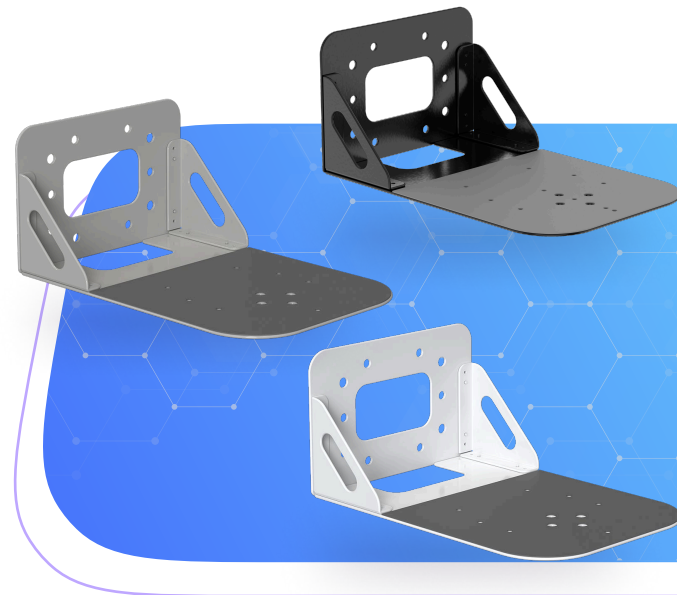

### UNIVERSAL PTZ CAMERA CEILING MOUNT

The Universal Ceiling Mount Bracket from BZBGEAR is a slim-profile mount designed to attach your PTZ camera to the ceiling. The mount features multiple mounting points to accommodate various mounting options and the rubberized surface prevents unwanted movement. It is constructed from heavy-gauge steel and covered with a powder-coated finish. This bracket mounts directly to wood, drywall, or masonry with the supplied anchors. Camera mounting hardware is included.

### UNIVERSAL PTZ CAMERA WALL MOUNT

The Universal Wall Mount Bracket from BZBGEAR is a slim-profile mount designed to position a camera to any wall for secure and stable PTZ camera placement. The mount features multiple mounting points to accommodate various mounting options and the rubberized surface prevents unwanted movement. It is constructed from heavy-gauge steel and covered with a powder-coated finish. This bracket mounts directly to wood, drywall, or masonry with the supplied anchors. Camera mounting hardware is included.